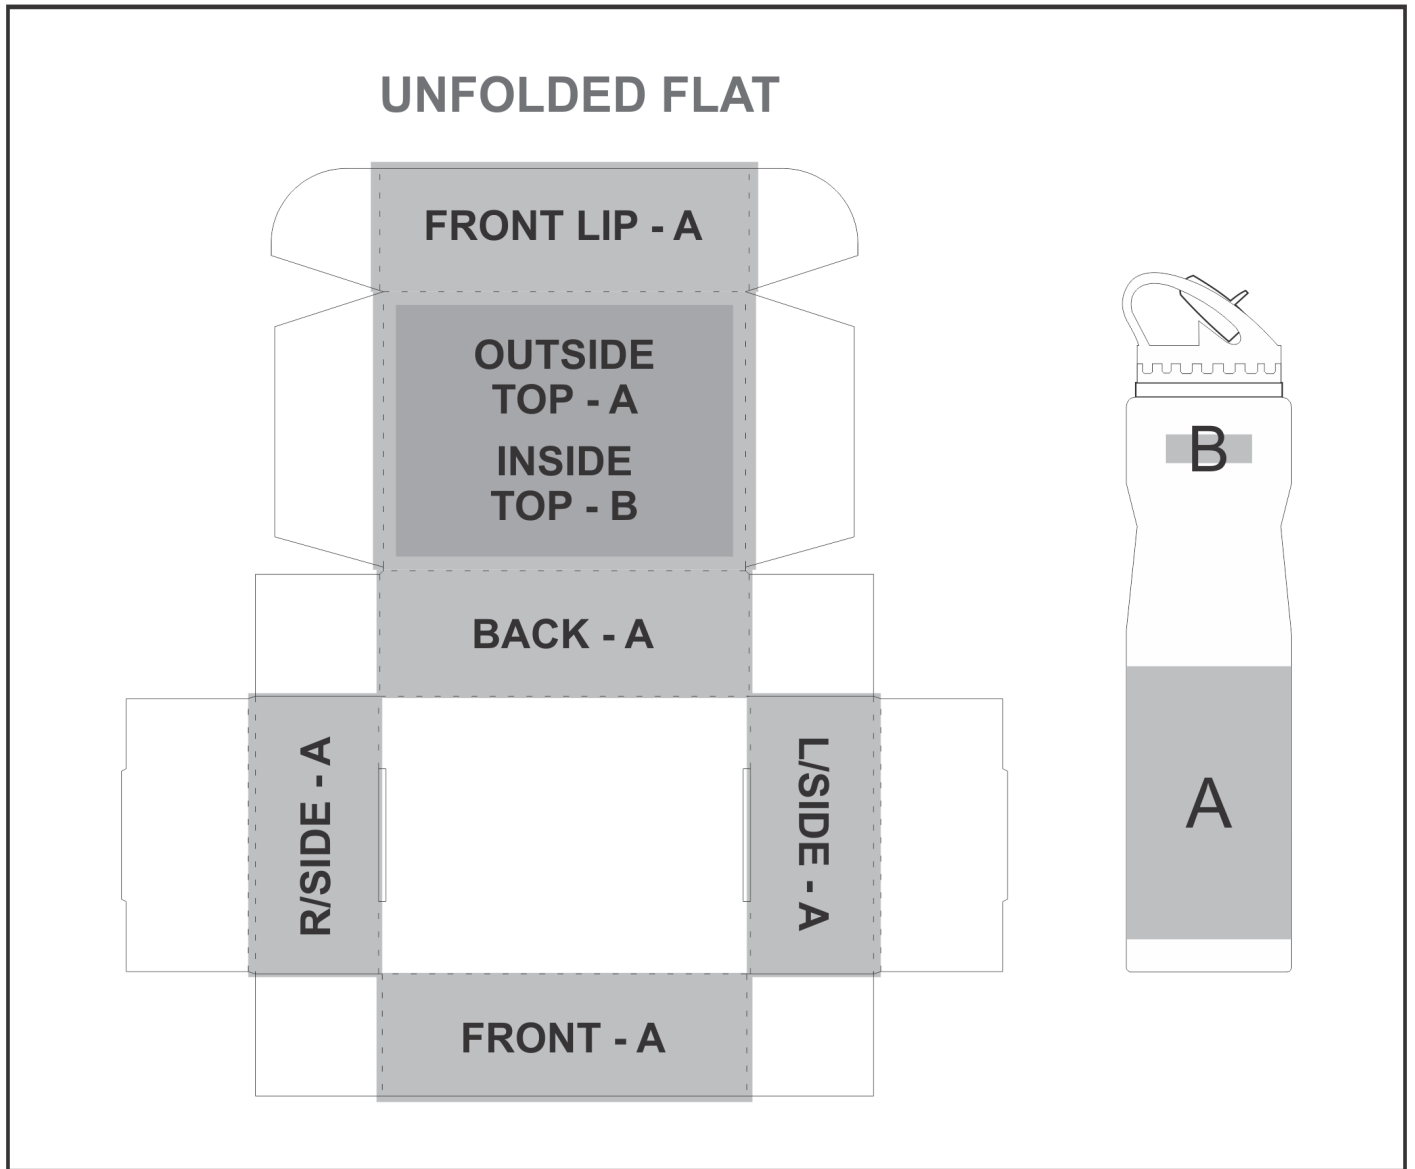

GF-EE-1084-B

Eva & Elm Apollo Kraft Gift Set

Need to know:

- Includes 1-Colour, 1-Position Screen Wrap OR 1-Position Laser Engraving on Bottle AND 1-Position Digital Print on Box (setup fees apply).

- Laser Colour: White

Branding Options:

Position A

1. Digital Custom Packaging (DCP-CHG-6)
Full Colour
Size: 535mm wide x 767mm high

Position D

1. Pad Printing (PB)
2 Colours
Size: 30mm wide x 50mm high
2. Screen Wrap (SW)
1 Colour
Size: 160mm wide x 70mm high

Position F

1. Digital Print Drinkware (DP-C)
Full Colour
Size: 100mm wide x 70mm high

Position B

1. Digital Custom Packaging (DCP-CHG-6)
Full Colour
Size: 284mm wide x 212mm high

Position E

1. Laser Engraving (LB)
N/A
Size: 30mm wide x 80mm high

Position G

1. Digital Print Drinkware (DP-D)
Full Colour
Size: 230mm wide x 70mm high